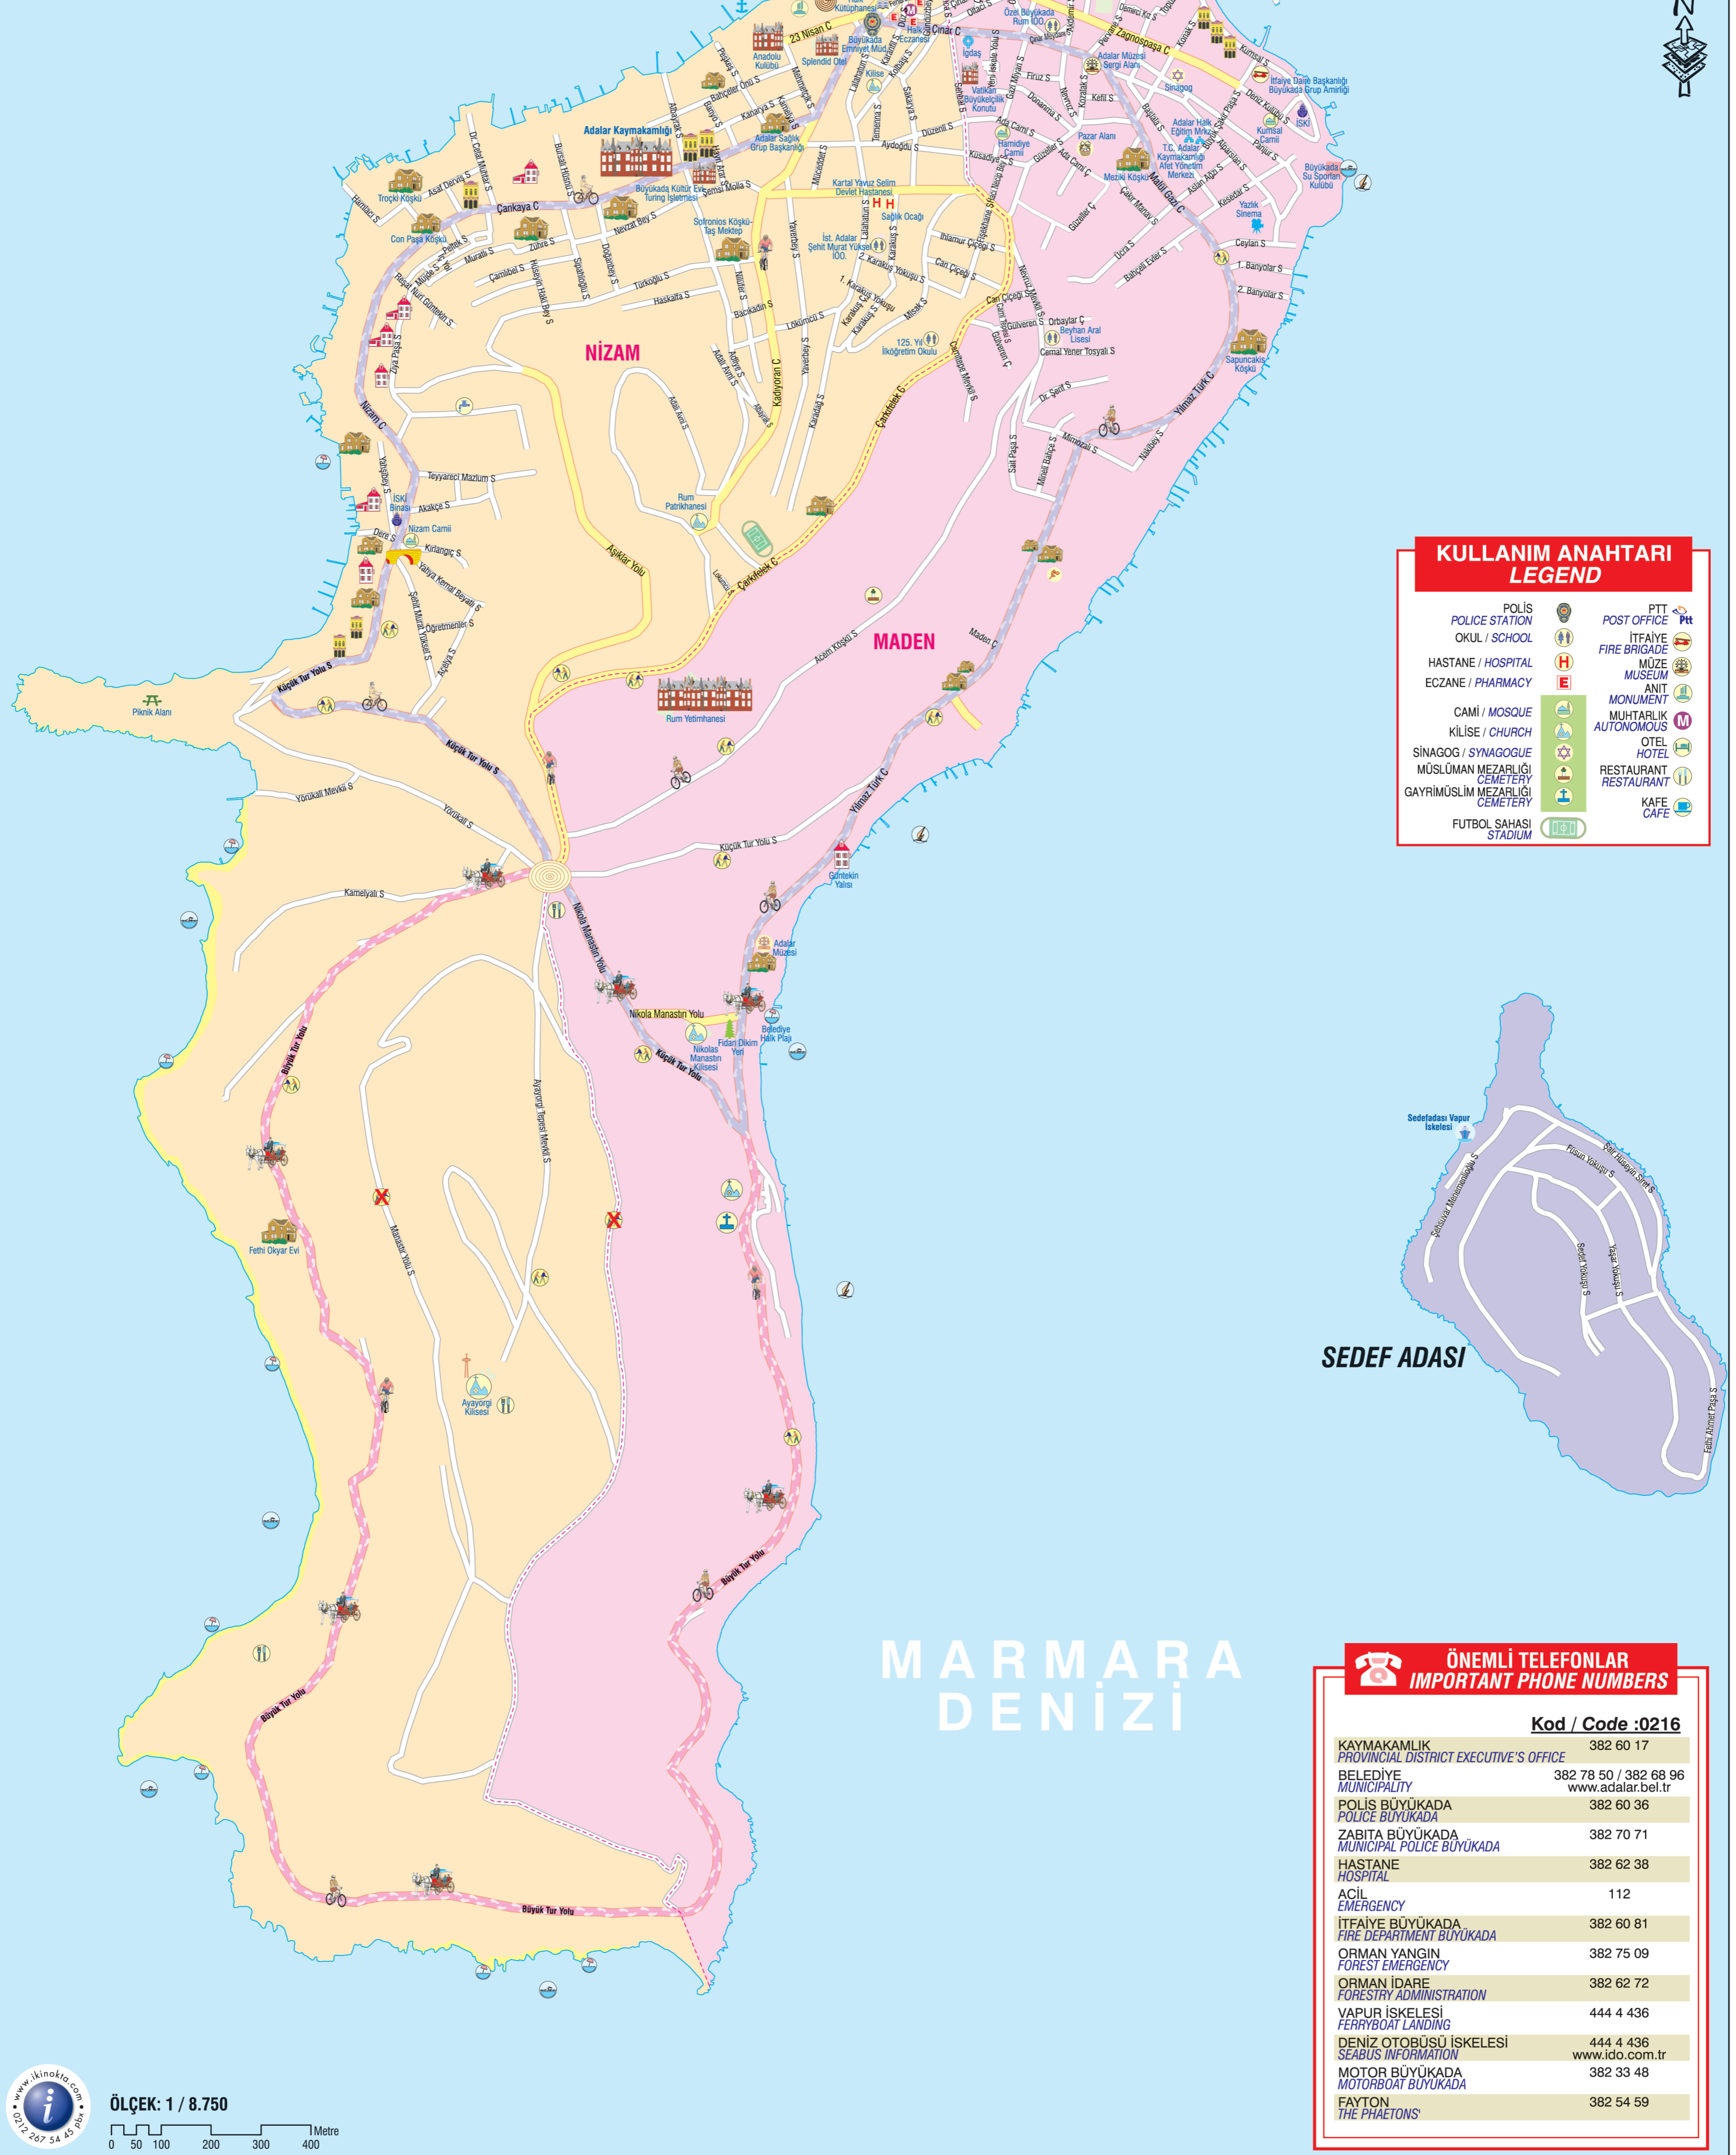

ADALAR MUNICIPALITY
www.adalar.bel.tr

BÜYÜKADA
Prinkipo

ADALARIN KONUMU
THE PRINCES' ISLANDS' PLACE

KULLANIM ANAHTARI LEGEND	
POLİS / POLICE STATION	PTT / POST OFFICE
OKUL / SCHOOL	İTFAİYE / FIRE BRIGADE
HASTANE / HOSPITAL	MÜZE / MUSEUM
EGZANE / PHARMACY	ANİT / MONUMENT
CAMI / MOSQUE	MUHTARLIK / AUTONOMOUS
KİLİSE / CHURCH	OTEL / HOTEL
SINAGOG / SYNAGOGUE	RESTAURANT
MÜSLÜMAN MEZARLIĞI / MUSLIM CEMETERY	KAFE / CAFE
GAYRİMÜSLİM MEZARLIĞI / NON-MUSLIM CEMETERY	
FUTBOL SAHAŞI / STADIUM	

SEDEF ADASI

MARMARA DENİZİ

ÖNEMLİ TELEFONLAR IMPORTANT PHONE NUMBERS	
Kod / Code :0216	
KAYMAKAMLIK / PROVINCIAL DISTRICT EXECUTIVE'S OFFICE	382 60 17
BELEDİYE / MUNICIPALITY	382 78 50 / 382 68 96 www.adalar.bel.tr
POLİS BÜYÜKADA / POLICE BÜYÜKADA	382 60 36
ZABITA BÜYÜKADA / MUNICIPAL POLICE BÜYÜKADA	382 70 71
HASTANE / HOSPITAL	382 62 38
ACİL / EMERGENCY	112
İTFAİYE BÜYÜKADA / FIRE DEPARTMENT BÜYÜKADA	382 60 81
ORMAN YANGIN / FOREST EMERGENCY	382 75 09
ORMAN İDARE / FORESTRY ADMINISTRATION	382 62 72
VAPUR İSKELESİ / FERRYBOAT LANDING	444 4 436
DENİZ OTOBÜSÜ İSKELESİ / SEABUS INFORMATION	444 4 436 www.ido.com.tr
MOTOR BÜYÜKADA / MOTORBOAT BÜYÜKADA	382 33 48
FAYTON / THE PHAETONS	382 54 59